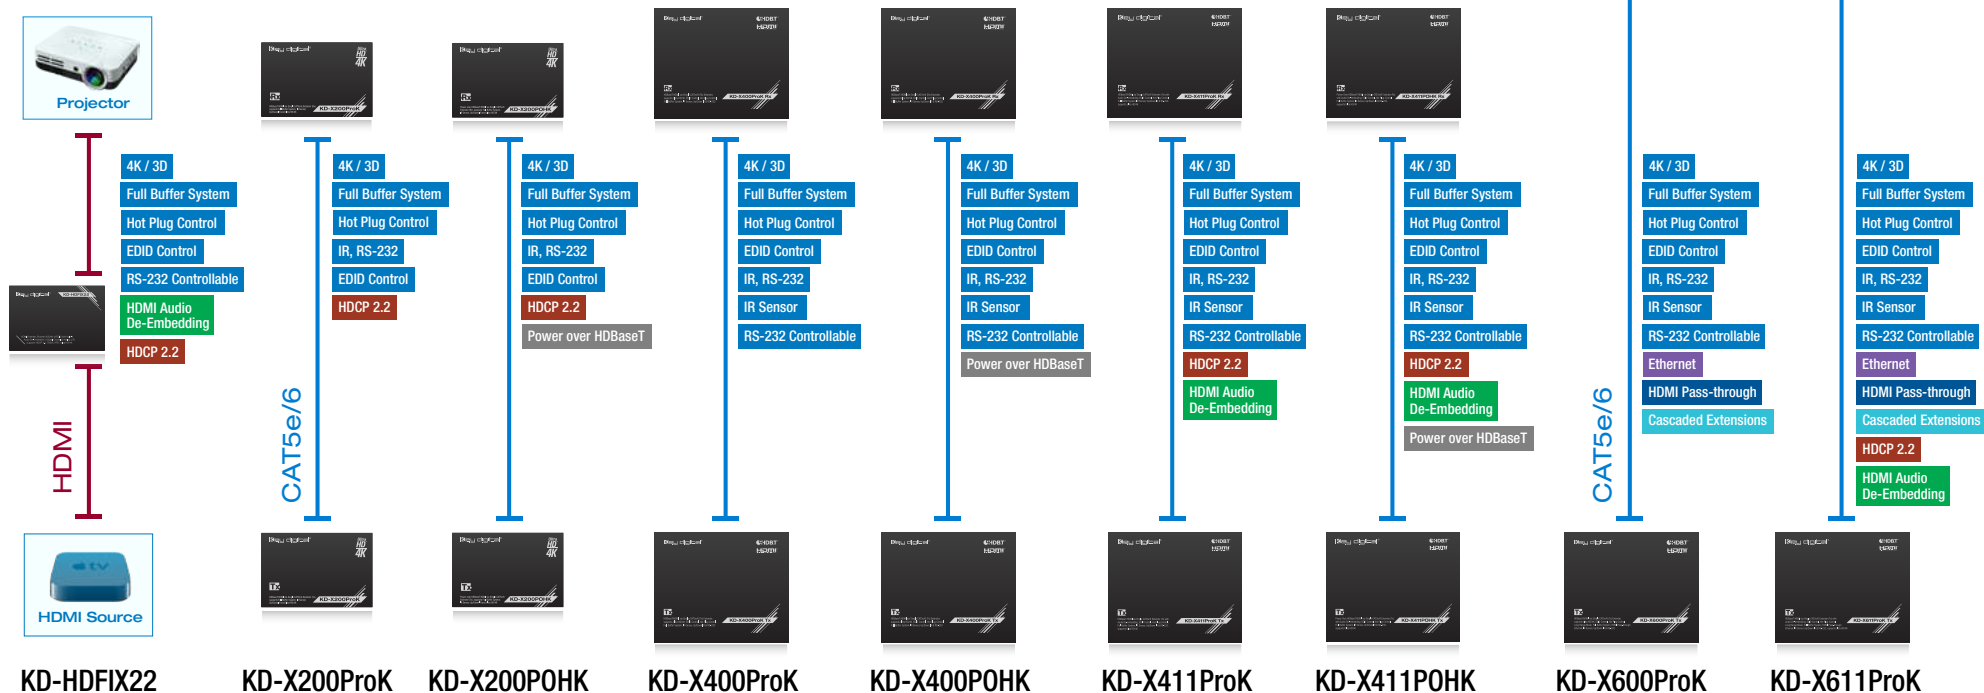

Key Digital® 4K HDBaseT/HDMI Extenders Selection Guide

**Ultra
HD
4K**

Extend the reach of your installations and future-proof your system by specifying Key Digital 4K HDBaseT/HDMI Extenders. Select features that's right for your install: from EDID and HPD control, bi-directional IR/RS-232, HDCP 2.2, Audio De-Embedding, to Ethernet and HDMI pass-through.

106 m @ 4K

152 m @ 1080p
(Long Range Mode)

45 m @ 4K

76 m @ 1080p

All distances shown using KD-CAT6STP1X cabling.