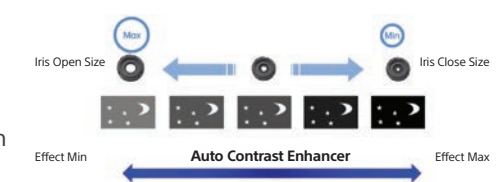

Without Advanced Iris3

With Advanced Iris3

## Advanced Iris3 for optimum dynamic contrast\*

Don't miss out on the detail in dark scenes. Advanced Iris3 technology works like the human eye to produce the optimum dynamic contrast for the picture. The impact on image quality makes a real difference to your film picture, making your home truly feel like a cinema.