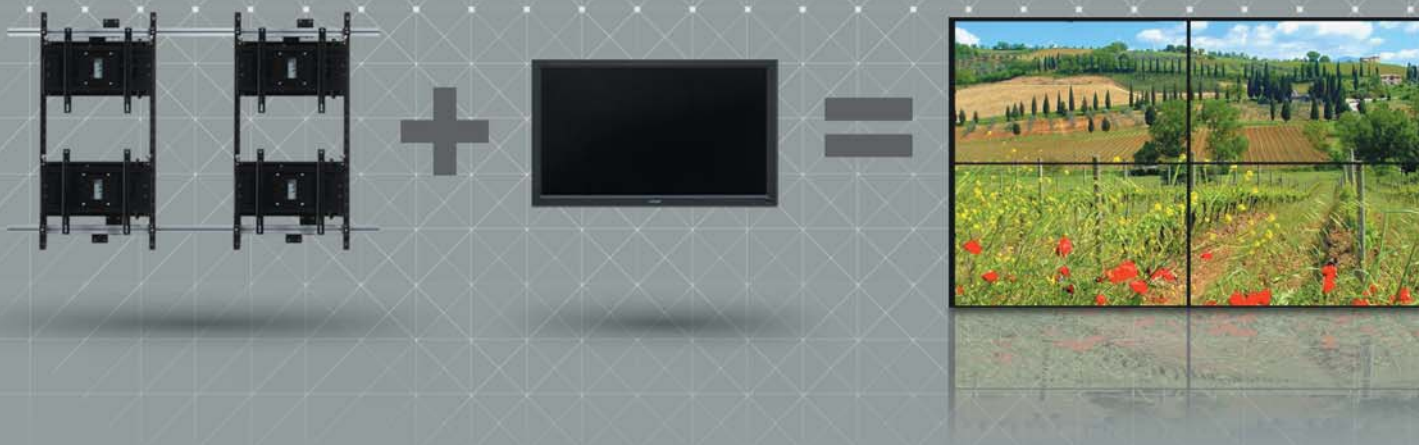

Zona Ind.le Brodolini, 40 B - 60025 Loreto (An) Italy
Tel + 39 071 976444 - Fax +39 071 978988
www.euromet.com - info@euromet.com