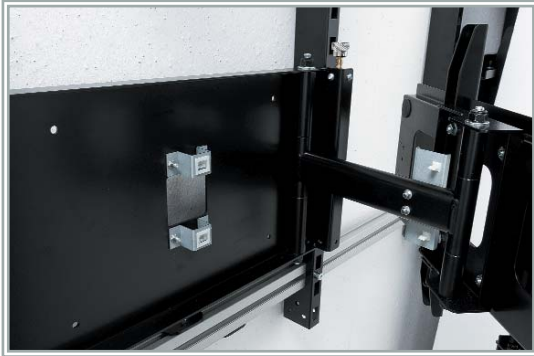

WIDE OPENING.

Module opens to a right angle which facilitates access to the rear of the monitor.