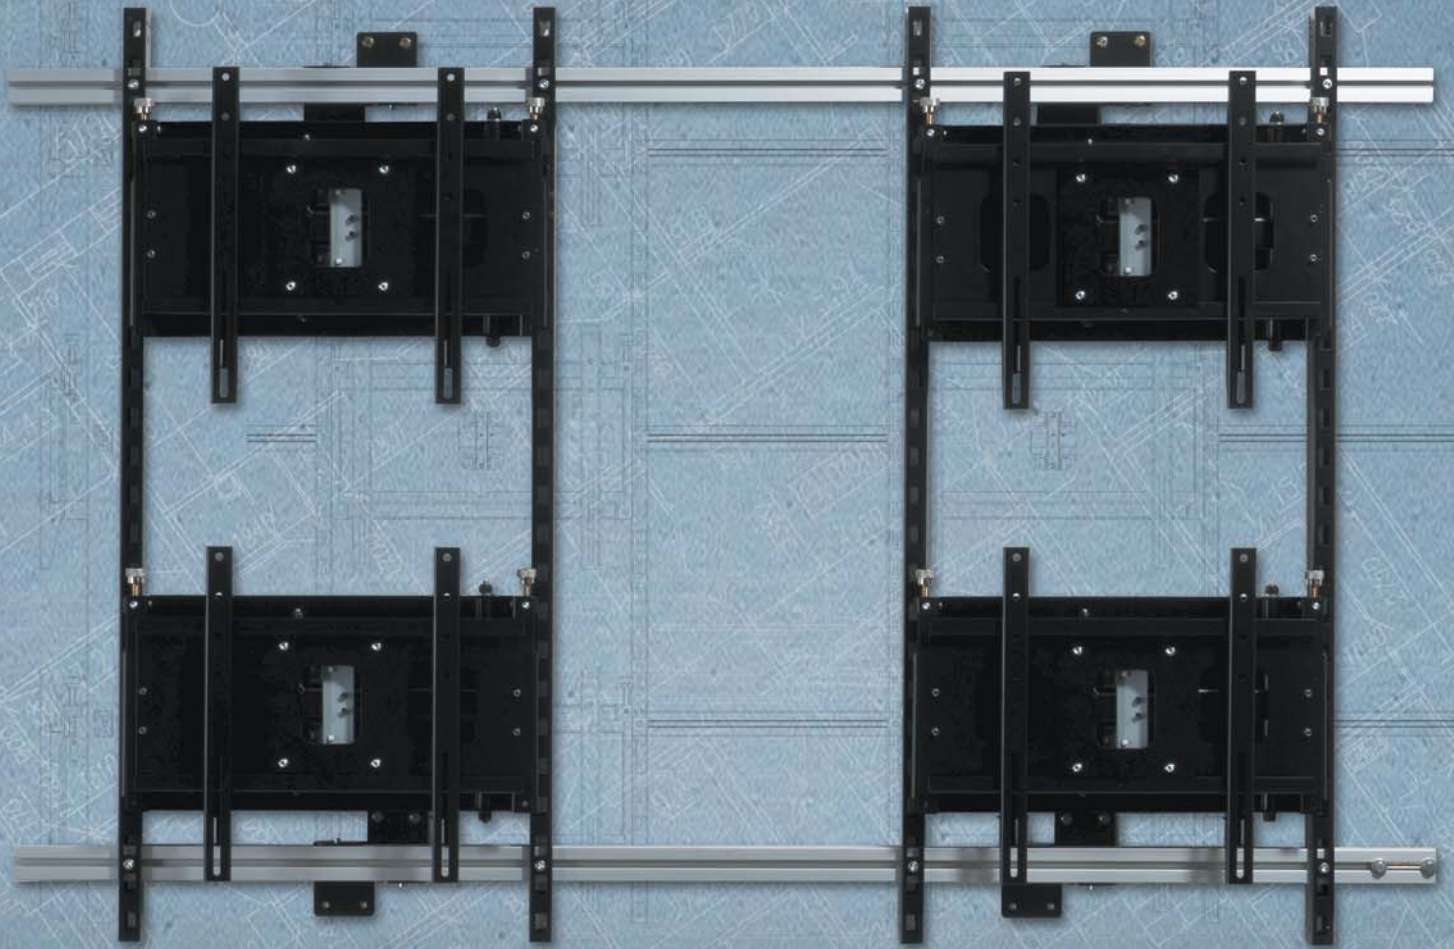

## MODULAR VIDEO WALL MOUNTING SYSTEM

 **euromet**<sup>™</sup>  
STANDING INNOVATION

100% MADE ONLY IN ITALY

ROBUST,  
PRECISE,  
RELIABLE.

*Italian Genius*

QUICK &  
EASY TO  
INSTALL

## VIDEO WALL, EVERYWHERE.

A universal solution for any type of monitor\*, modular in both vertical and horizontal, able to suit the needs and requirements for any type of application: wall, ceiling, or free-standing.

## MOUNTING MADE EASY.

Easy application of mounting brackets to the back of the monitor.

## WIDE OPENING.

Module opens to a right angle which facilitates access to the rear of the monitor.