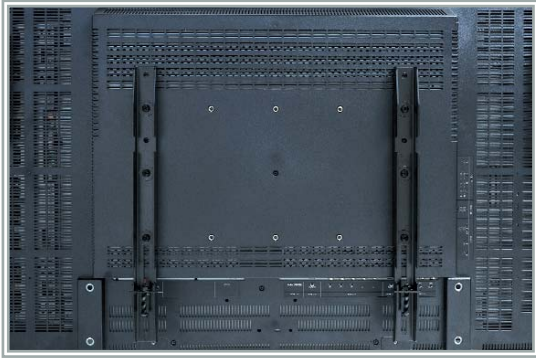

MOUNTING MADE EASY.

Easy application of mounting brackets to the back of the monitor.