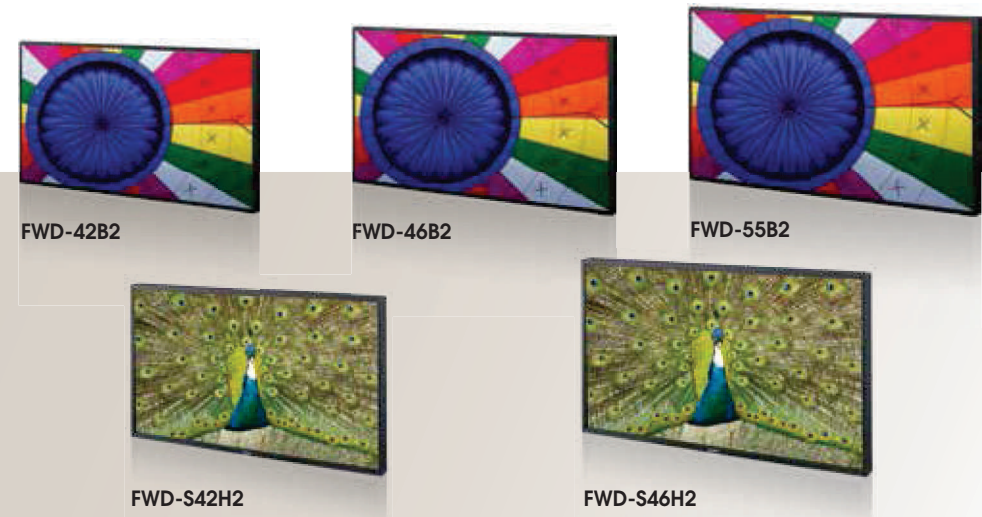

FWD-55B2, FWD-46B2 and FWD-42B2

Full HD LCD Public Displays

LED backlighting allows a slim bezel design and lowers power consumption to keep running costs down.

- Full HD: 1920 x 1080 resolution
- Edge LED Backlight for high brightness
- ECO Mode
- Landscape or portrait presentation with optional video walls
- Control via RS232C/RJ45
- Commercial grade panel for 24-hour/7-day application (one hour standby per 24 is recommended to preserve display life)
- Slim installation design
- 3-year warranty for professional use

Products	FWD-42B2	FWD-46B2	FWD-55B2
Screen size	42"	46"	55"
Brightness	500 cd/m²	500 cd/m²	450 cd/m²
Application	Semi-outdoor	Semi-outdoor	Semi-outdoor